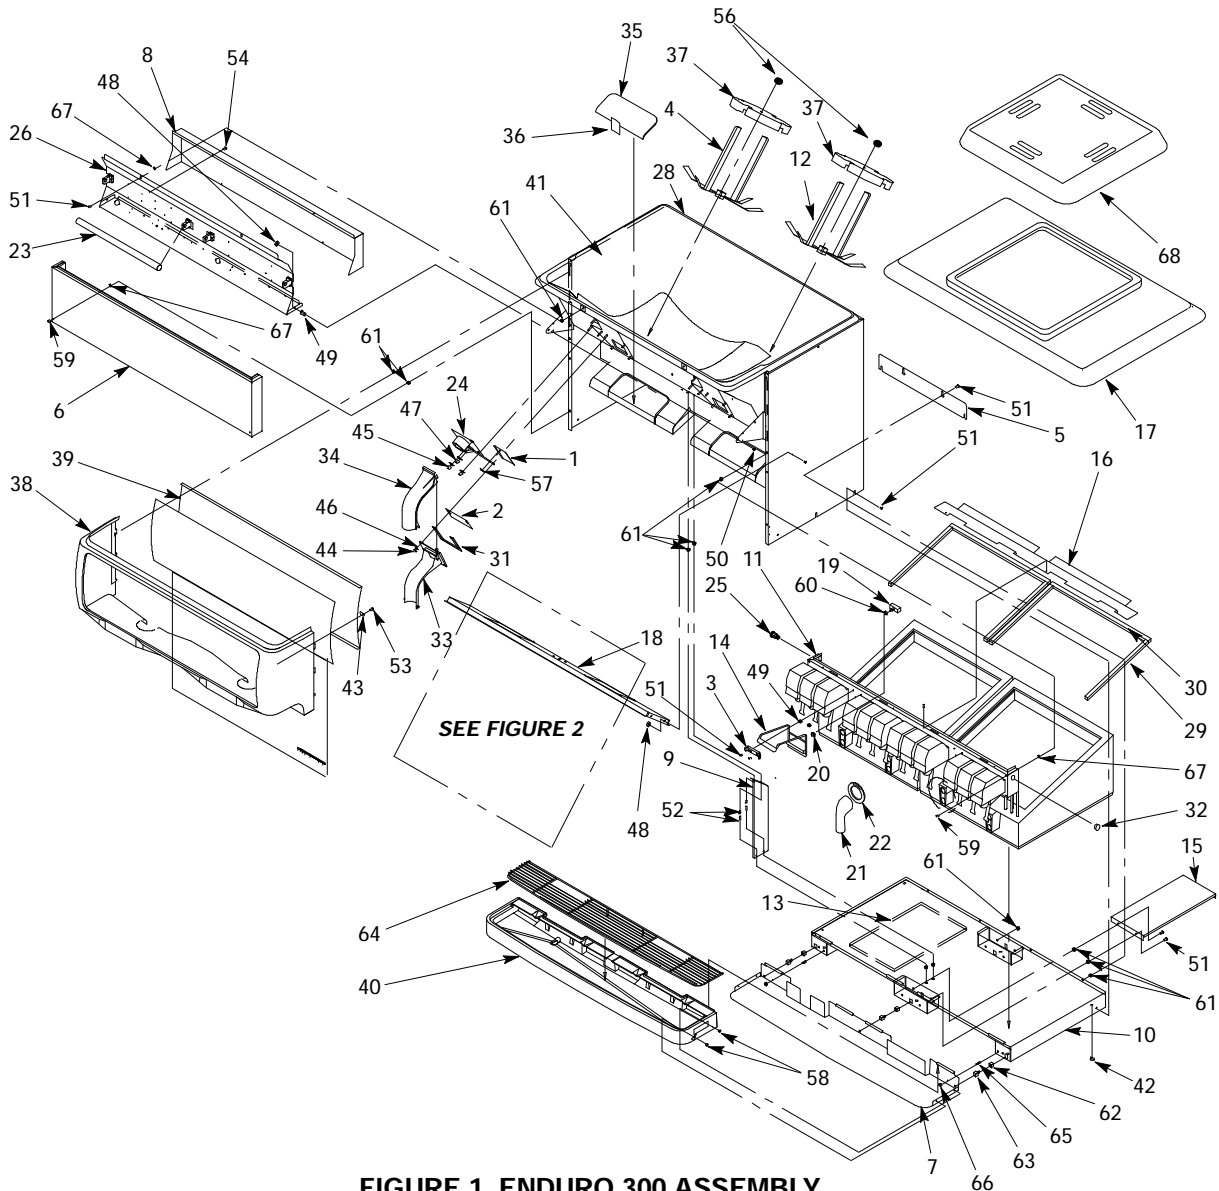

ILLUSTRATED PARTS LIST

ENDURO 300 (ED300) (POST-MIX)

FIGURE 1. ENDURO 300 ASSEMBLY

Item No.	Part No.	Name
1	21491	Slide, Gate
2	22081	Restrictor, Gate
3	27107	Bracket, Lever Depressor
4	15213	Agitator, Left
5	29483	Cover, Rear

ILLUSTRATED PARTS LIST

ENDURO 300 (ED300) (POST-MIX)

Item No.	Part No.	Name
10	29509	Base Ass'y
11		Dispensing Valve Panel Ass'y (See Figure 5)
12	15214	Agitator, Right
13	29562	Spacer, Drain
14	29664	Lever, Ice Chute
15	29667	Support, Product Lines
16	29668	Baffle, Product Lines
17	53136	Cover
18	29493	Bracket, Motor Mount
19	30895	Switch
20	31007	Boot, Switch
21	53011	Elbow
22	53186	Clamp
23	31622	Bulb, Florescent
24	32954	Solenoid Ass'y (See Figure 3)
25	32977	Switch, Power
26	33352	Electrical Box Ass'y (See Figure 4)
27	50328	Spacer
28	50097	Gasket, Hopper
29	52814	Insulation, Cold Plate, Side
30	52815	Insulation, Cold Plate, Back
31	51891	Gasket, Gate
32	51908	Plug
33	52882	Plate, Mounting, Ice Chute
34	52883	Shell, Ice Chute
35	52884	Cover, Cold Plate
36	71024	"S"-Clip
37	53185	Disk, Agitator
38	52937 52952	Merchandiser, Black Merchandiser, Gray
39	52943	Lens, Inner
40	53230 53229	Drip Tray, Black Drip Tray, Gray

IMI CORNELIUS INC.
 ONE CORNELIUS PLACE
 ANOKA, MN 55303-6234
 1.800.238.3600

ILLUSTRATED PARTS LIST

ENDURO 300 (ED300) (POST-MIX)

Item No.	Part No.	Name
1	29303	Plate, Motor Mount
2	29654	Plate, Adjustable, Motor
3	30794	Heater, Motor
4	32498	Motor
5	51859	Seal, Motor Shaft
6	51860	Gasket, Motor
7	70018	Hex Nut, 1/4-20
8	70043	Washer, Flat, 1/4
9	70048	Washer, Lock, 1/4
10	70257	Screw, Phil Truss Hd, 1/4-20 By 1/2-In. Long
11	70260	Screw, Phil Rd. Hd., 1/4-20 By 1-In. Long
12	70341	Spring, Gate
13	70992	Receptacle, 1/4-turn
14	70993	Retainer, 1/4-turn
15	70994	Stud, 1/4-turn